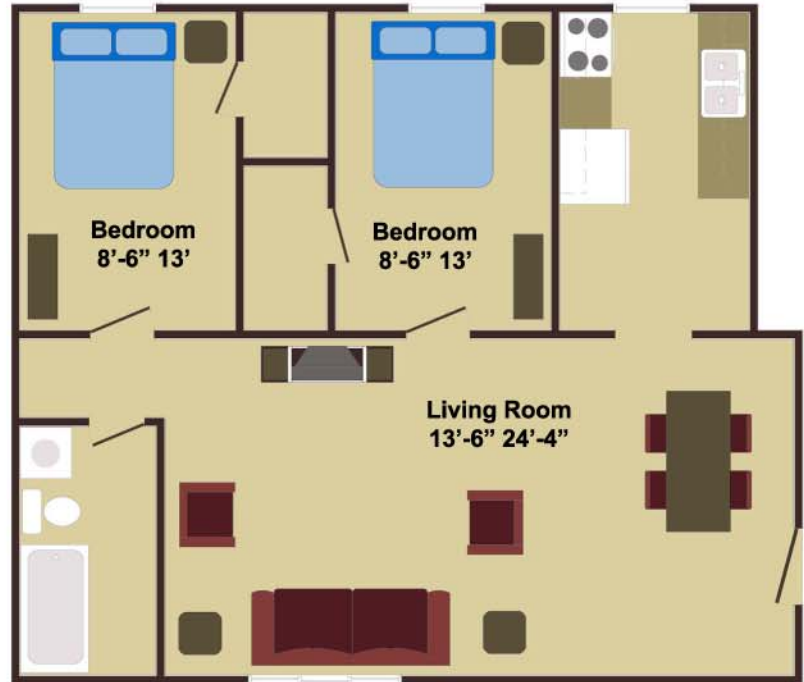

Floor Plan

515 S. Chestnut St.
Lansing, MI 48933
517-482-8889

www.Capitolmanor.org

Capitol Manor Apartments