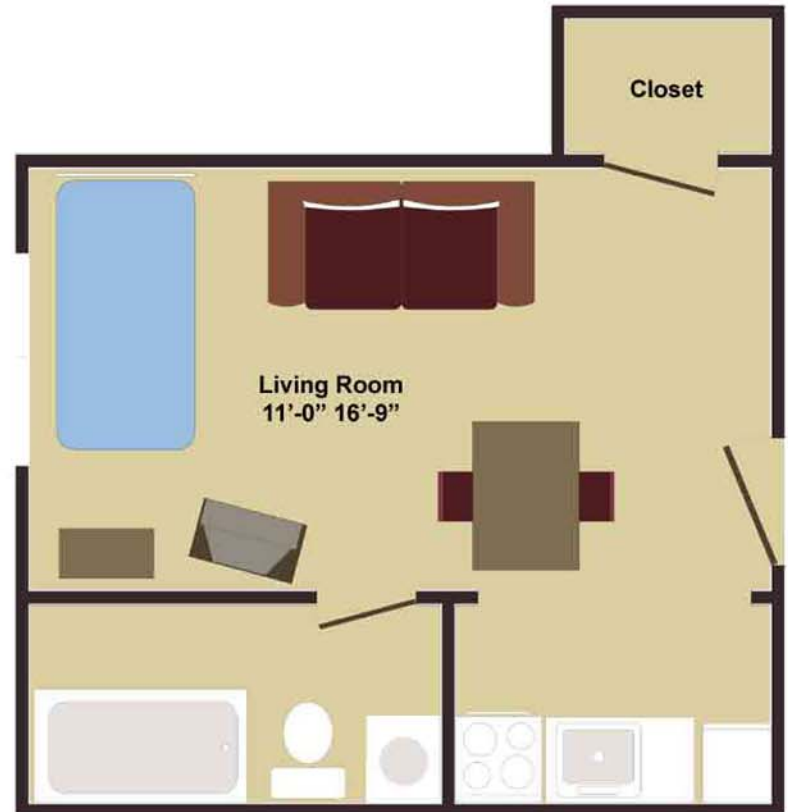

"E" Style

Site

Features

- Studio
- Large Closets
- Secured Building
- Full Bathroom
- Large Windows
- A/C Unit
- Free Heat
- Cable Ready
- Free Parking
- Laundry Available
- Blocks to
Downtown & Cooley
Law School

Studio

Approx. 392 Sq. Ft.

Floor Plan

515 S. Chestnut St.
Lansing, MI 48933
517-482-8889

www.Capitolmanor.org

Capitol Manor Apartments