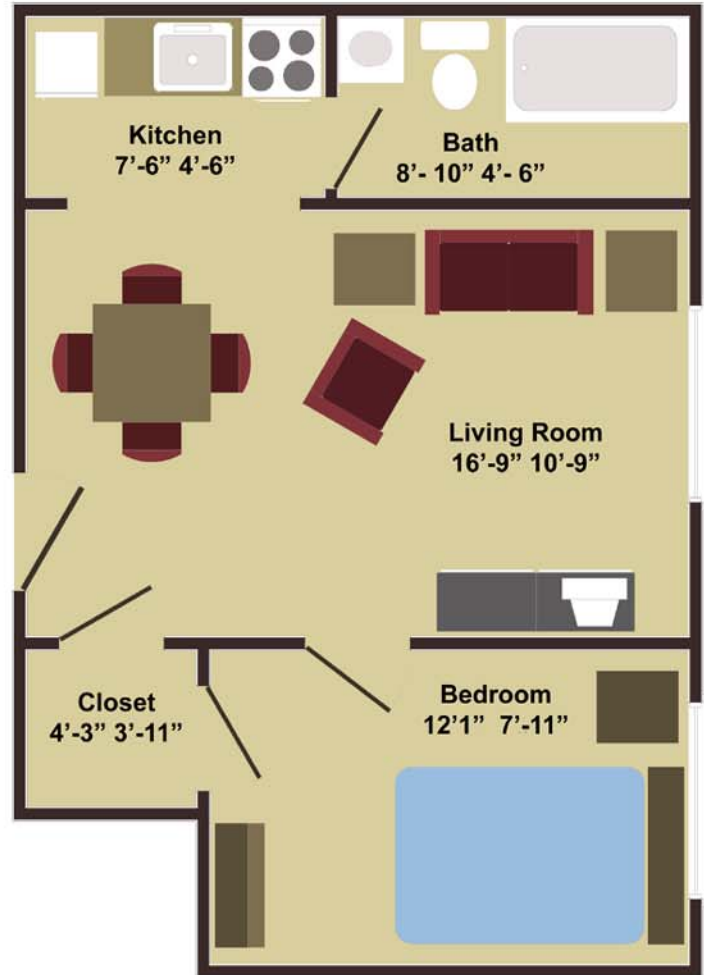

"F" Style

Site

Features

- Oneo bedroom
- Large Closets
- Secured Building
- Full Bathroom
- Large Windows
- A/C Unit
- Free Heat
- Cable Ready
- Free Parking
- Laundry Available
- Blocks to
Downtown & Cooley
Law School

One Bedroom

Approx. 483 Sq. Ft.

Floor Plan

515 S. Chestnut St.
Lansing, MI 48933
517-482-8889

www.Capitolmanor.org

Capitol Manor Apartments