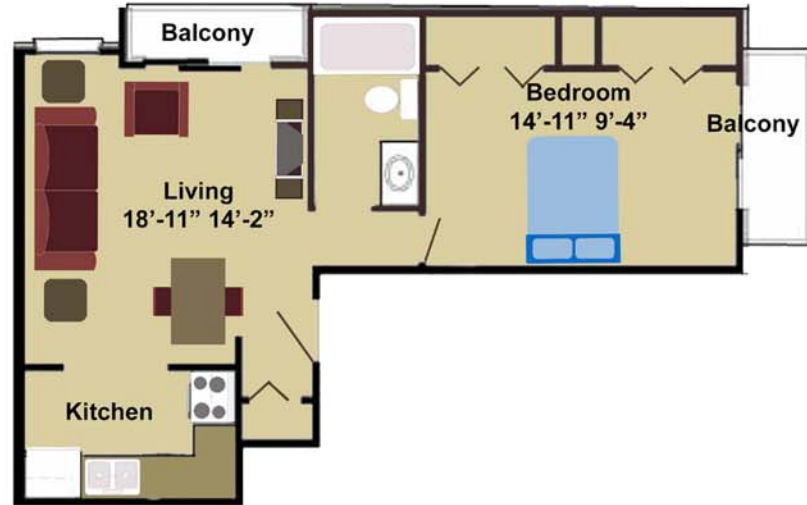

“H” Style

Site

Features

- One bedroom
- Balcony
- Large Closets
- Secured Building
- Full Bathroom
- Large Windows
- A/C Unit
- Cable Ready
- Free Parking
- Laundry Available
- Blocks to
Downtown & Cooley
Law School

One Bedroom

Approx. 567 Sq. Ft.

Floor Plan

Capitol Manor Apartments

515 S. Chestnut St.
Lansing, MI 48933
517-482-8889

www.Capitolmanor.org