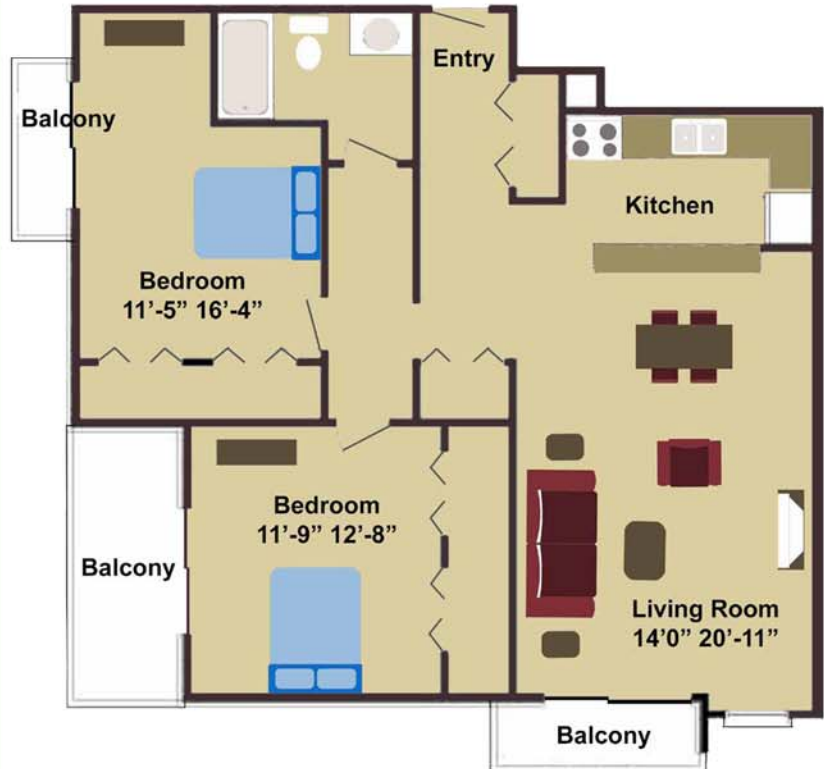

Floor Plan

515 S. Chestnut St.
Lansing, MI 48933
517-482-8889

www.Capitolmanor.org

Capitol Manor Apartments